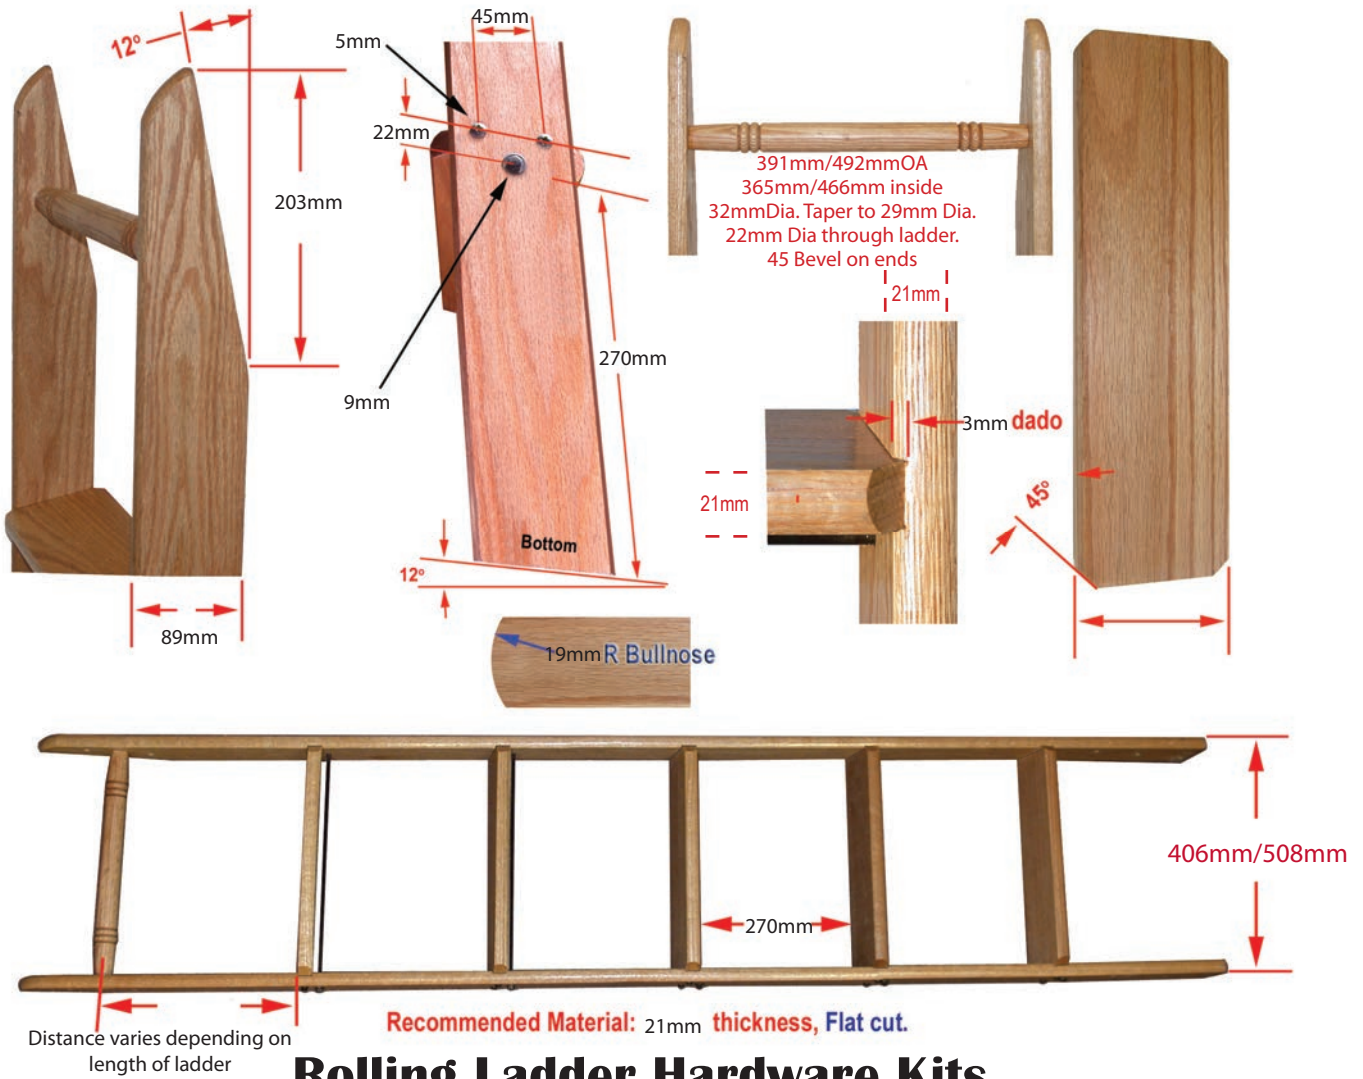

Make your own Ladder

To determine length of ladder: Measure from the center of rail to the floor, then **add five inches** to the measurement.

Rolling Ladder Hardware Kits

Patent Pending - Exclusive Patent on Rolling Hook Top Hardware

Rolling Hook upper guide

Roller upper guide

LIFETIME WARRANTY